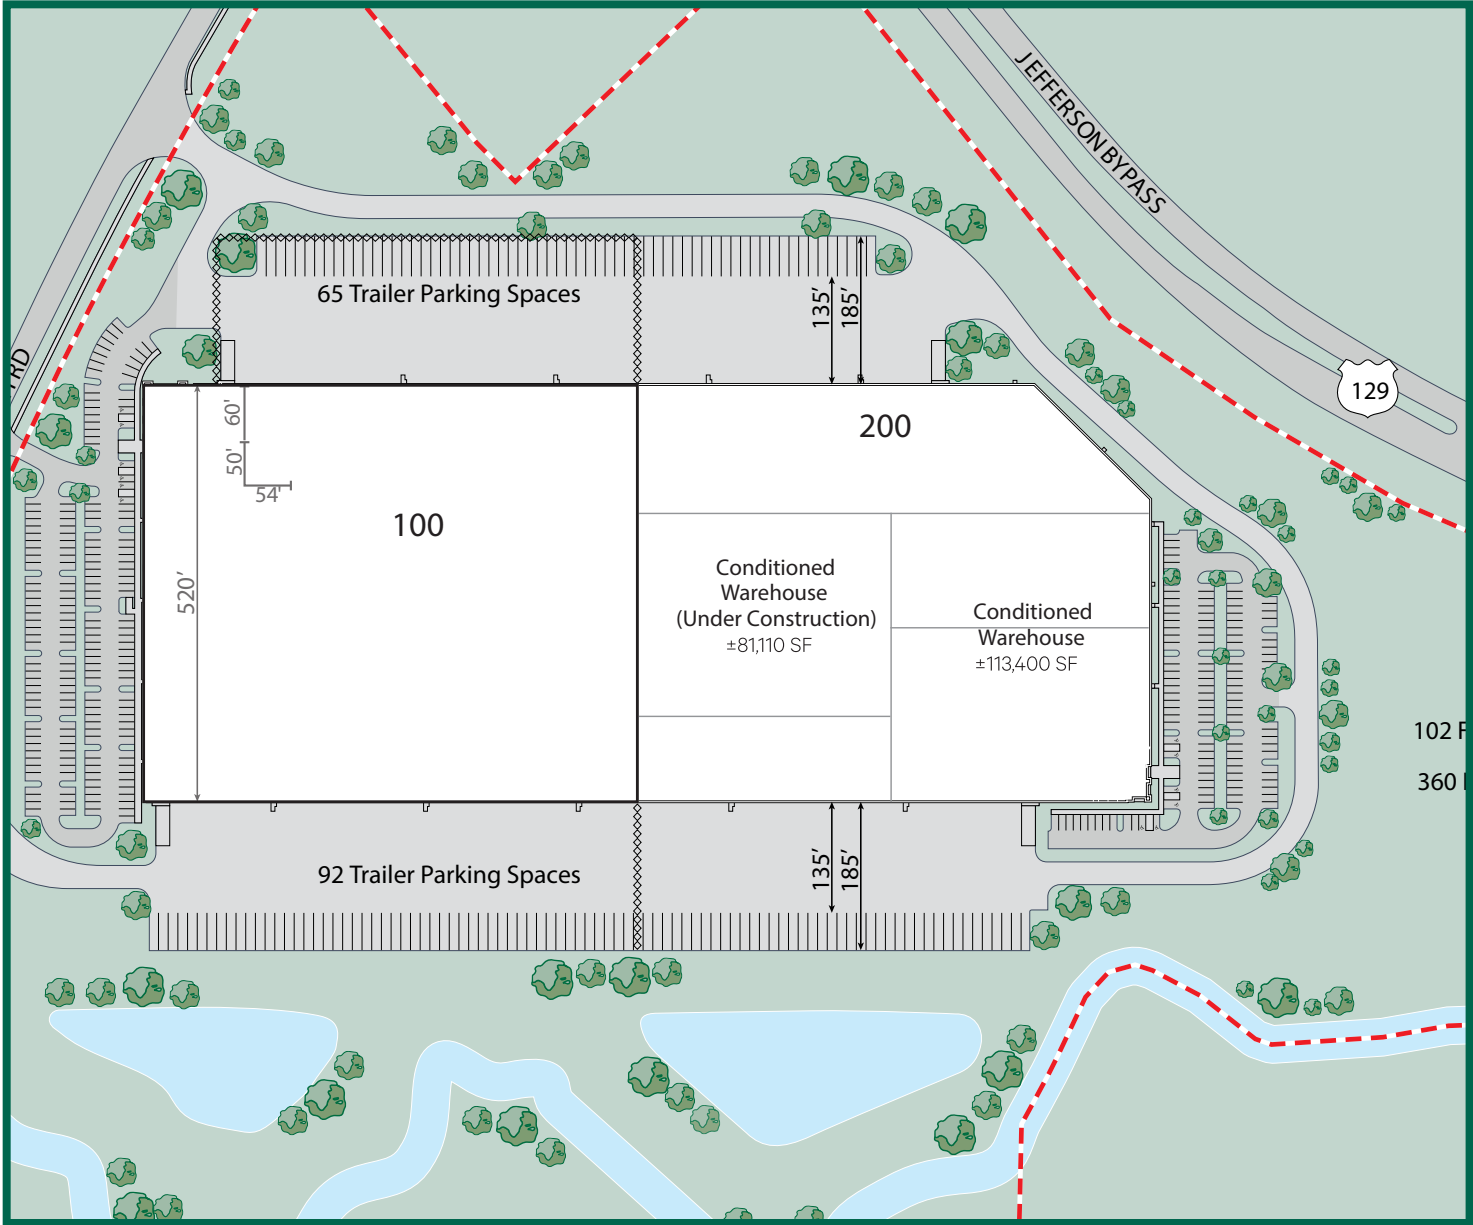

# New Salem 85 Logistics Center | 950 New Salem Church Rd, Jefferson, GA

## BUILDING DETAILS

### Property Overview

<b>Total GLA</b>	636,060 sq. ft.
<b>Year Built</b>	2018
<b>Office Space</b>	+/- 1.3%
<b>Trailer Parking</b>	157
<b>Car Parking Spaces</b>	305