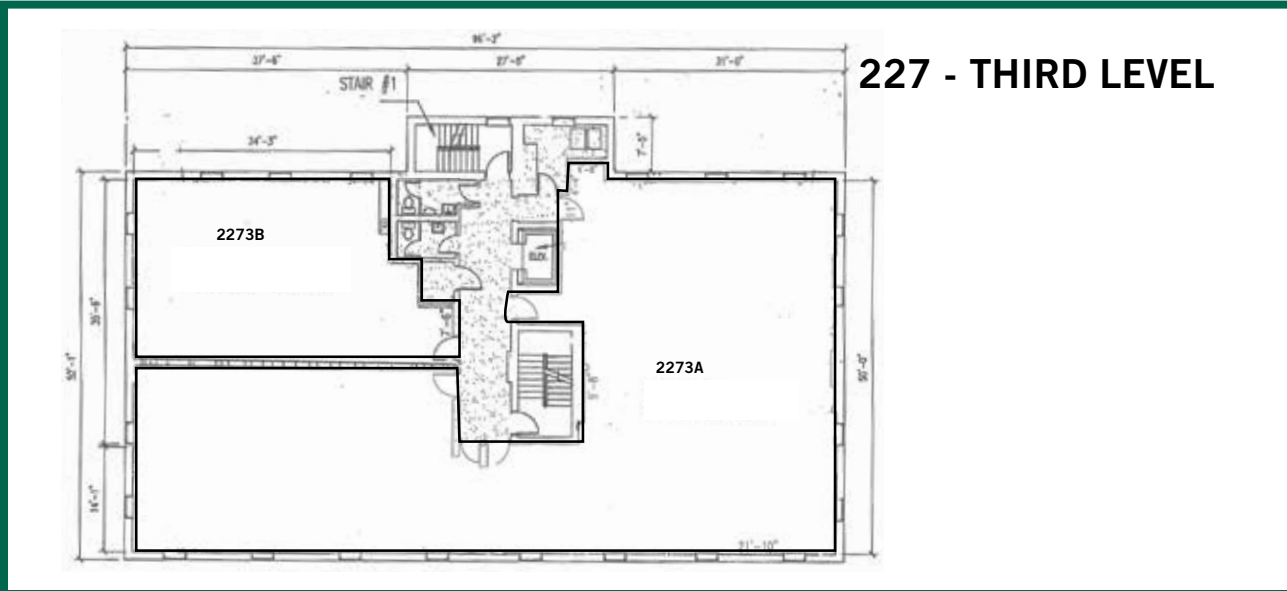

Devon Professional Building | 227 W. Lancaster Avenue, Devon, PA

BUILDING DETAILS

Property Overview	
Total GLA	13,028 sq. ft.
Stories	3
Parking	~56 Spaces
Space Available	
Suite 2272C	1,092 sq. ft.

- Leased
- Vacant