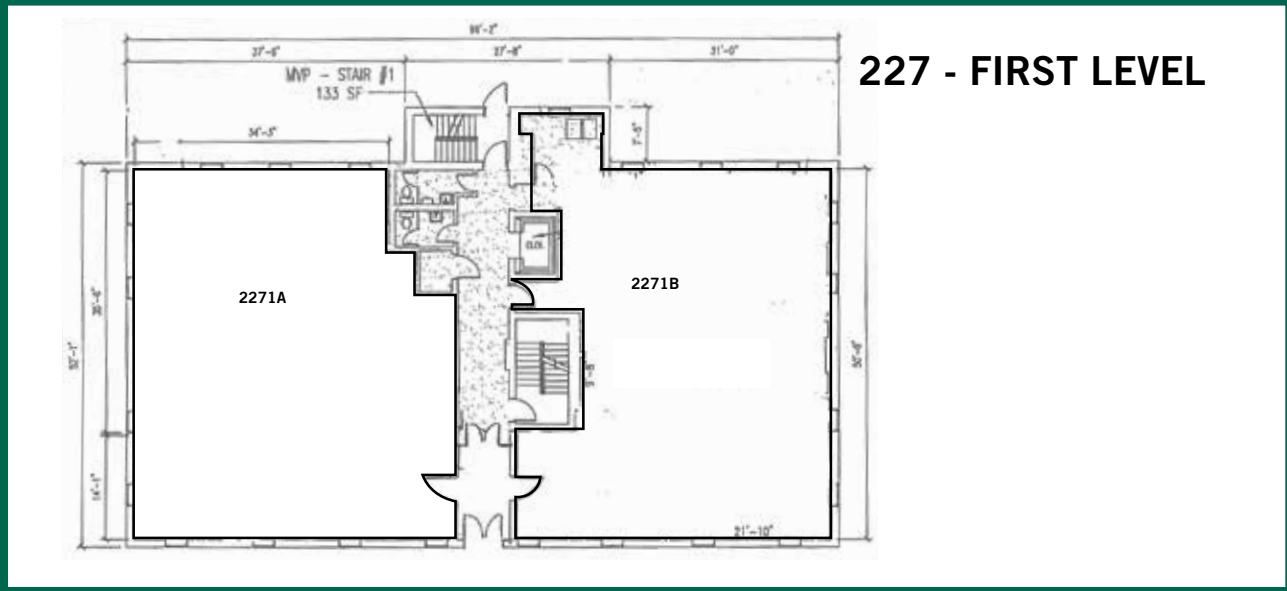

Devon Professional Building | 227 W. Lancaster Avenue, Devon, PA

BUILDING DETAILS

Property Overview	
Total GLA	13,028 sq. ft.
Stories	3
Parking	~56 Spaces
Space Available	
Suite 2272C	1,092 sq. ft.

- Leased
- Vacant