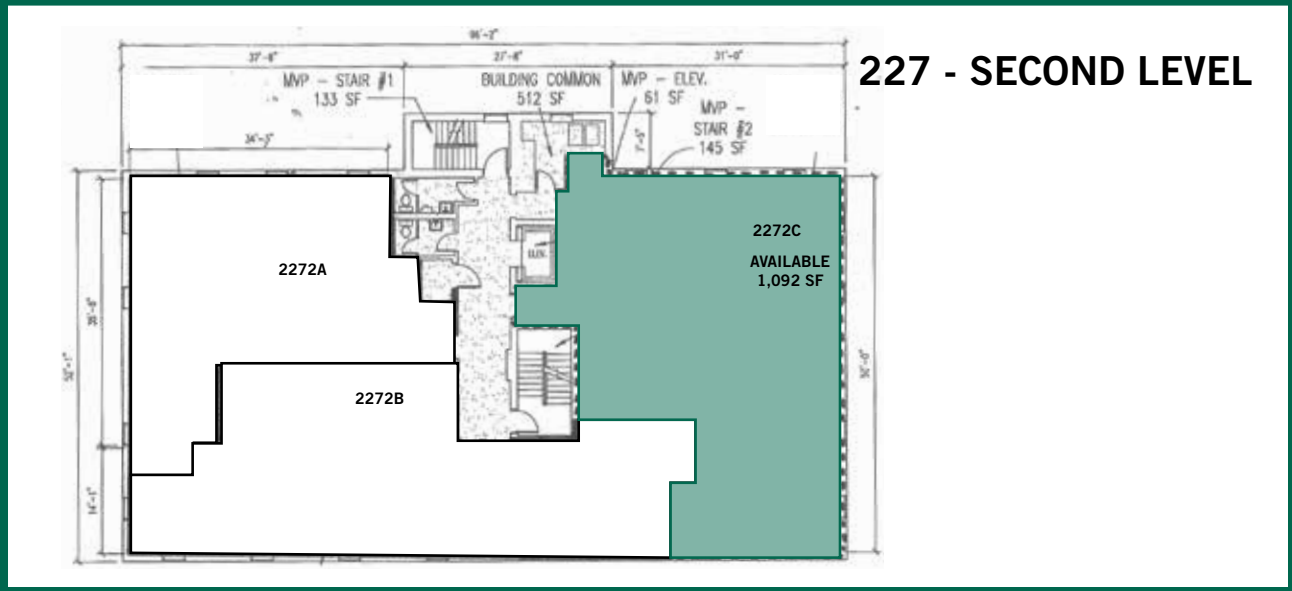

Devon Professional Building | 227 W. Lancaster Avenue, Devon, PA

BUILDING DETAILS

Property Overview	
Total GLA	13,028 sq. ft.
Stories	3
Parking	~56 Spaces
Space Available	
Suite 2272C	1,092 sq. ft.

- Leased
- Vacant