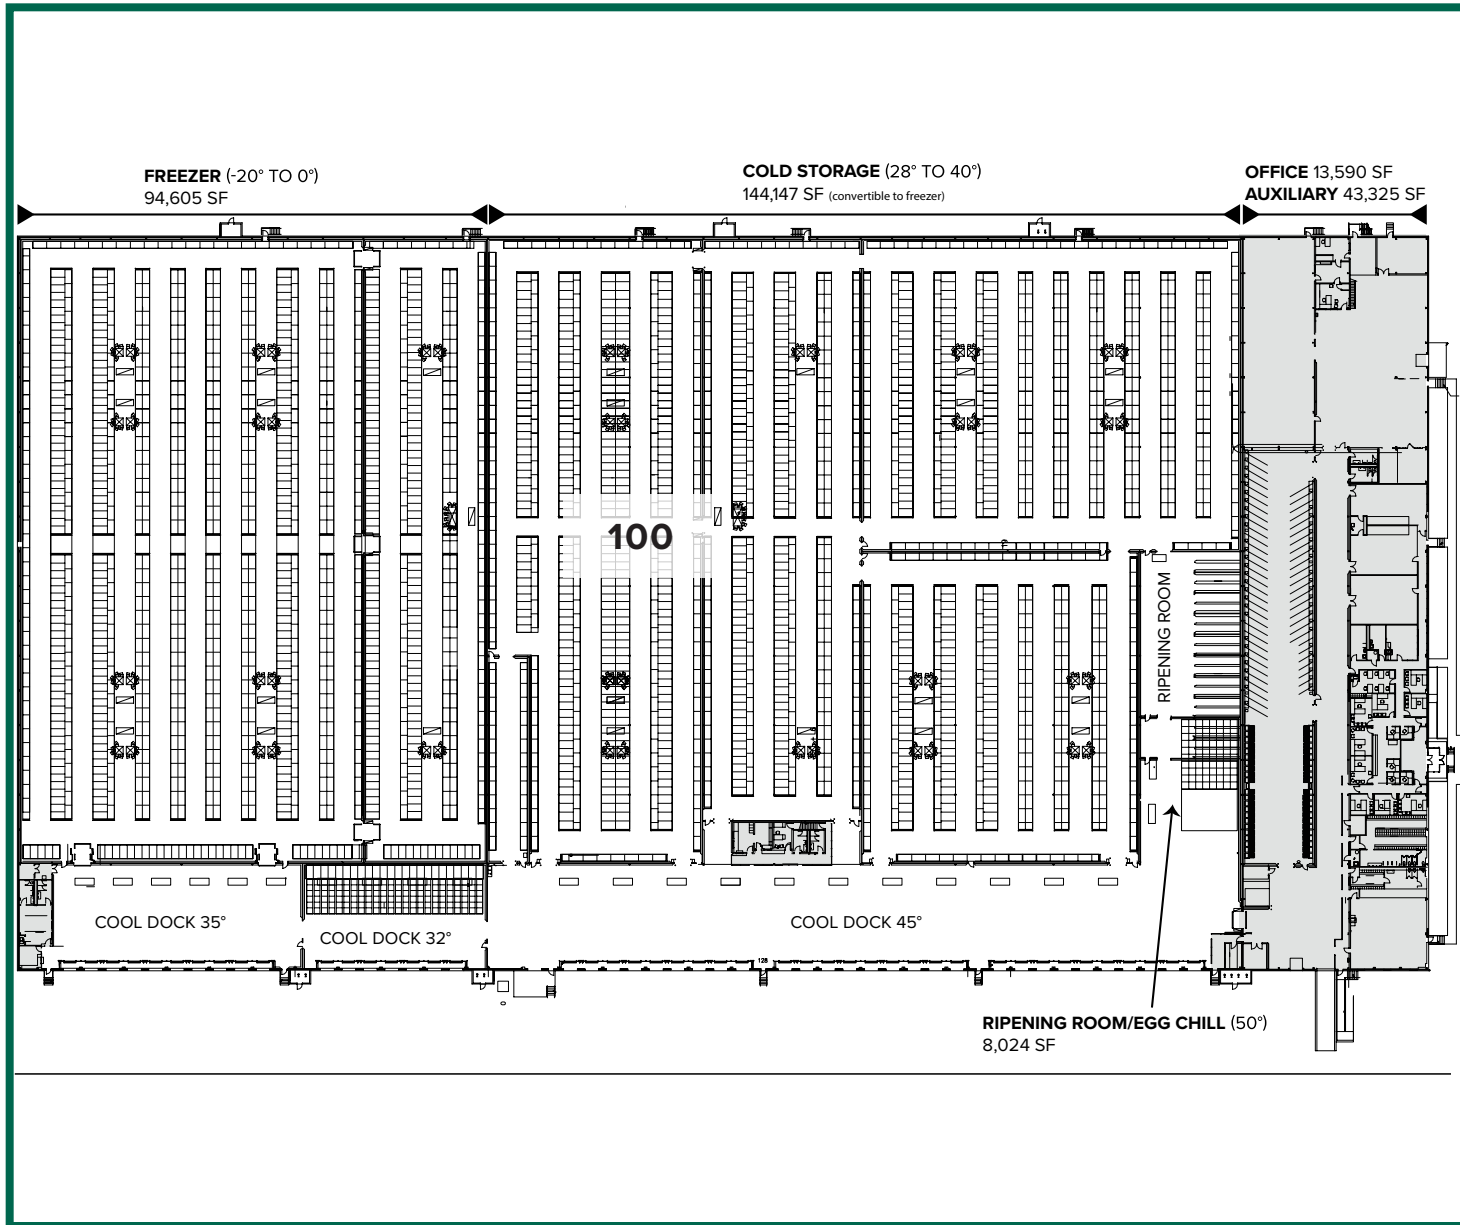

Carolinas Distribution Center - Freezer | 1053 Shotwell Rd., Clayton, NC

BUILDING DETAILS

Property Overview

Total GLA	343,190 sq. ft.
Year Built	1997
Office Space	13,590 sq. ft.
Trailer Parking	85
Car Parking Spaces	80

Space Available

100% Fully Leased

- Leased
- Vacant