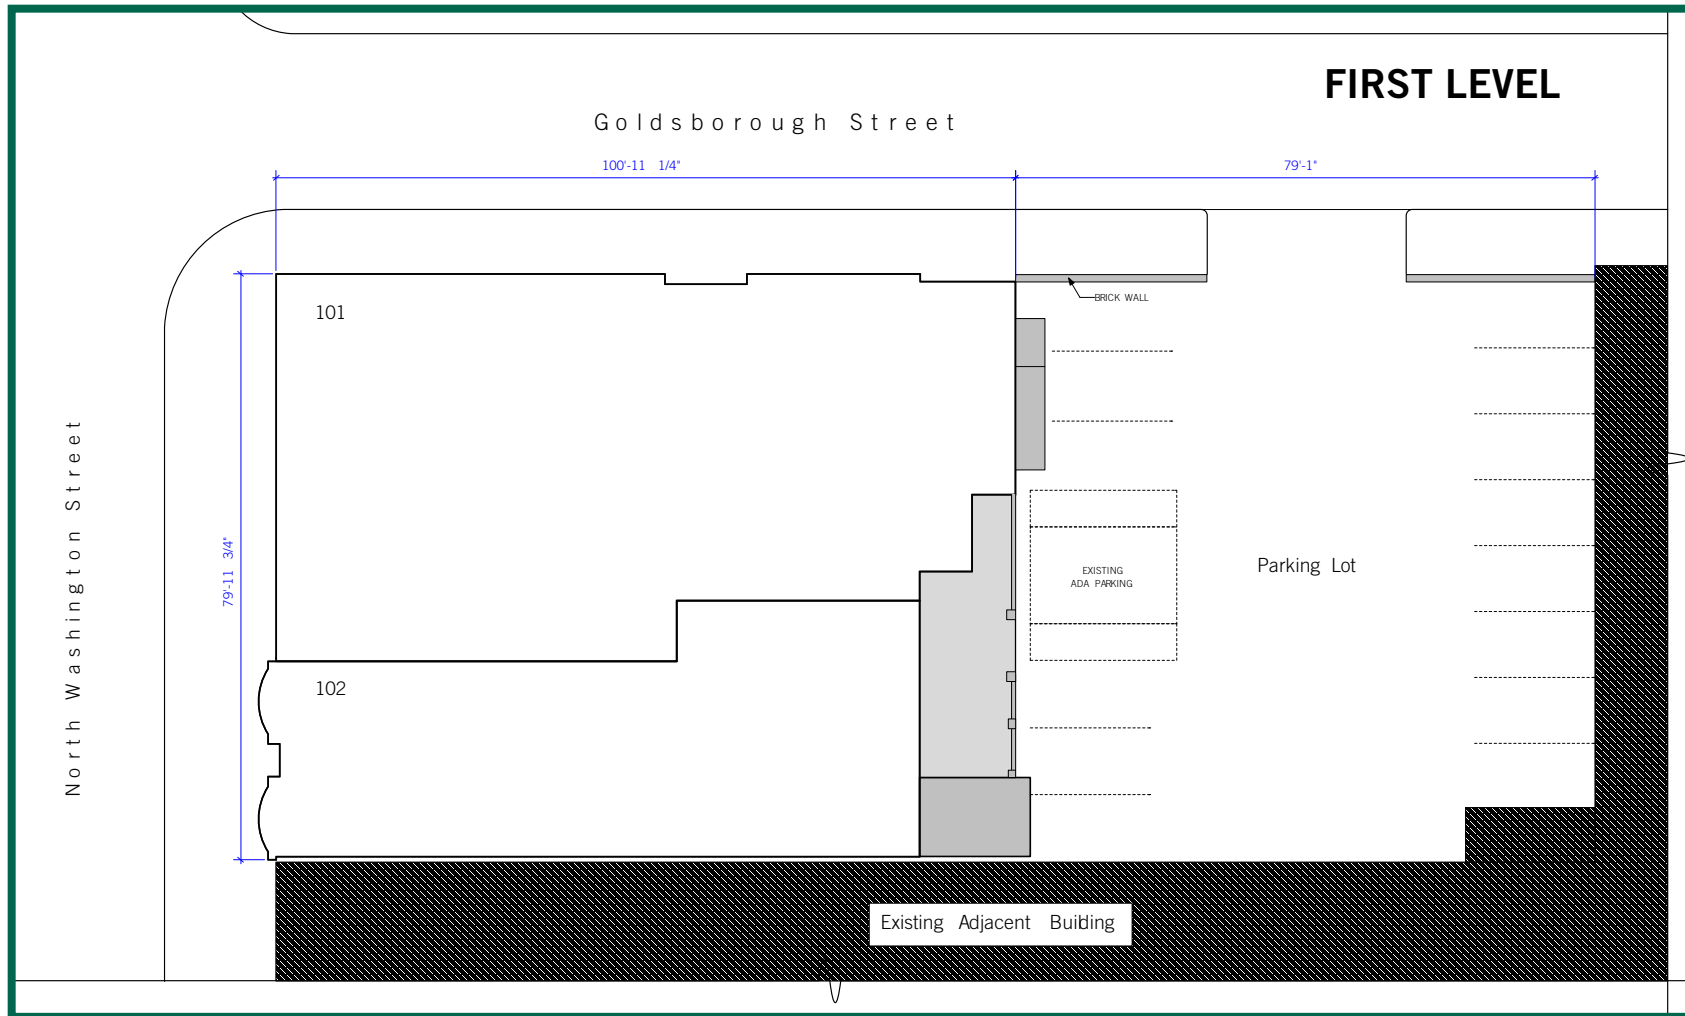

## BUILDING DETAILS

Property Overview	
<b>Total GLA</b>	15,865 sq. ft.
<b>Stories</b>	2
<b>Parking</b>	4.00 / 1,000 sq. ft.
Space Available	
<b>Suite 303</b>	2,850 sq. ft.

- Leased
- Vacant

### Property Overview

<b>Total GLA</b>	15,865 sq. ft.
<b>Stories</b>	2
<b>Parking</b>	4.00 / 1,000 sq. ft.

### Space Available

<b>Suite 303</b>	2,850 sq. ft.
------------------	---------------

- Leased
- Vacant