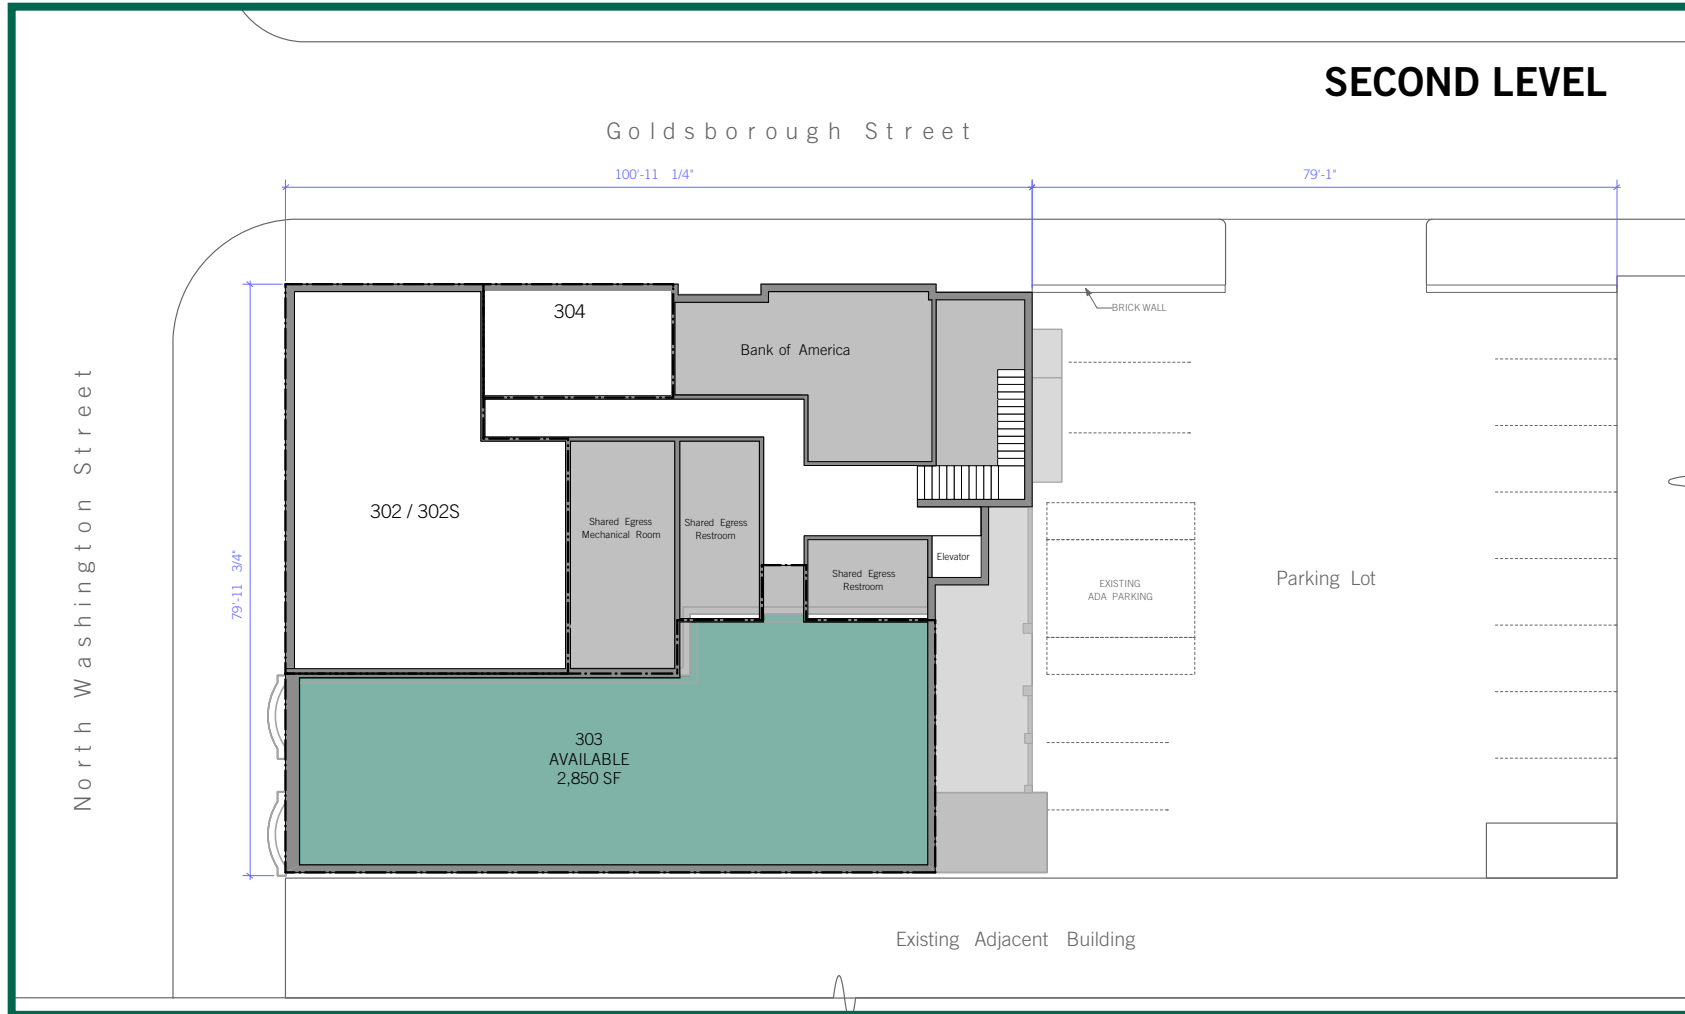

36 N Washington | 32-36 North Washington Street, Easton, MD

BUILDING DETAILS

Property Overview

Total GLA	15,865 sq. ft.
Stories	2
Parking	4.00 / 1,000 sq. ft.

Space Available

Suite 303	2,850 sq. ft.

- ☐ Leased
- ☒ Vacant