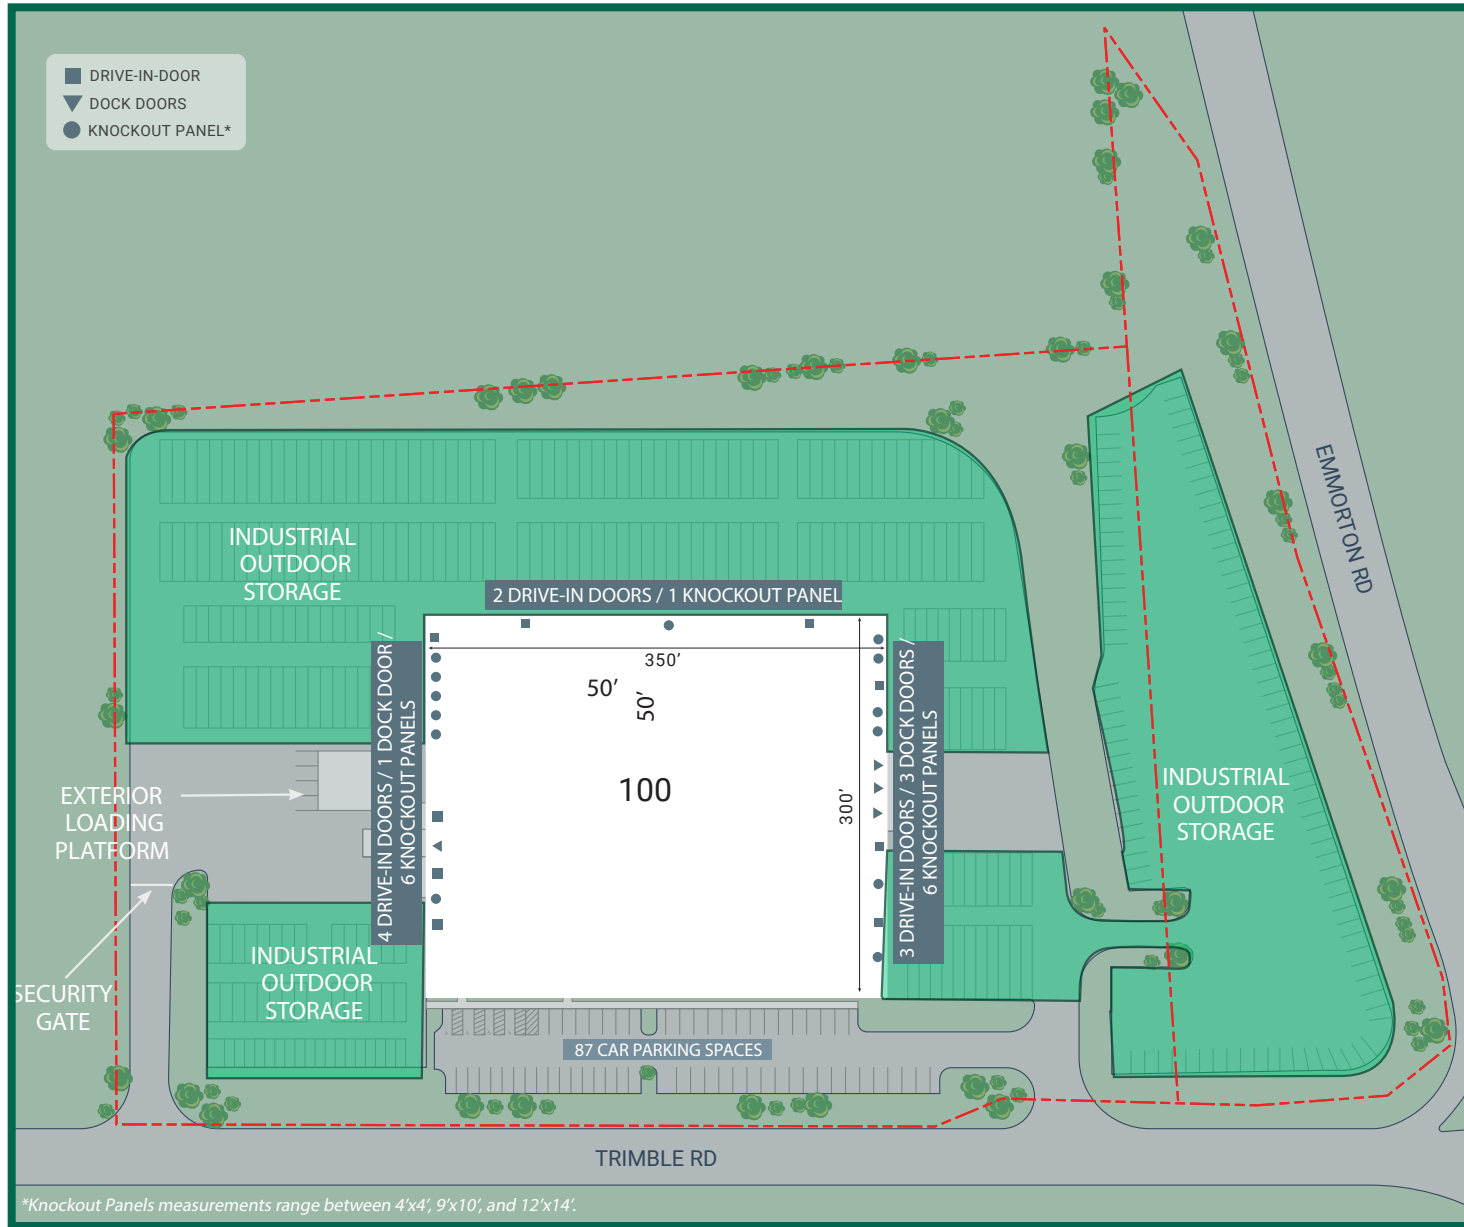

# 1704 Trimble Rd | 1704 Trimble Rd., Edgewood, MD

\*Knockout Panels measurements range between 4'x4', 9'x10', and 12'x14'.

## BUILDING DETAILS

### Property Overview

<b>Total GLA</b>	105,000 sq. ft.
<b>Year Built</b>	2001
<b>Office Space</b>	4,000 sq. ft.
<b>Trailer Parking</b>	n/a
<b>Car Parking Spaces</b>	87