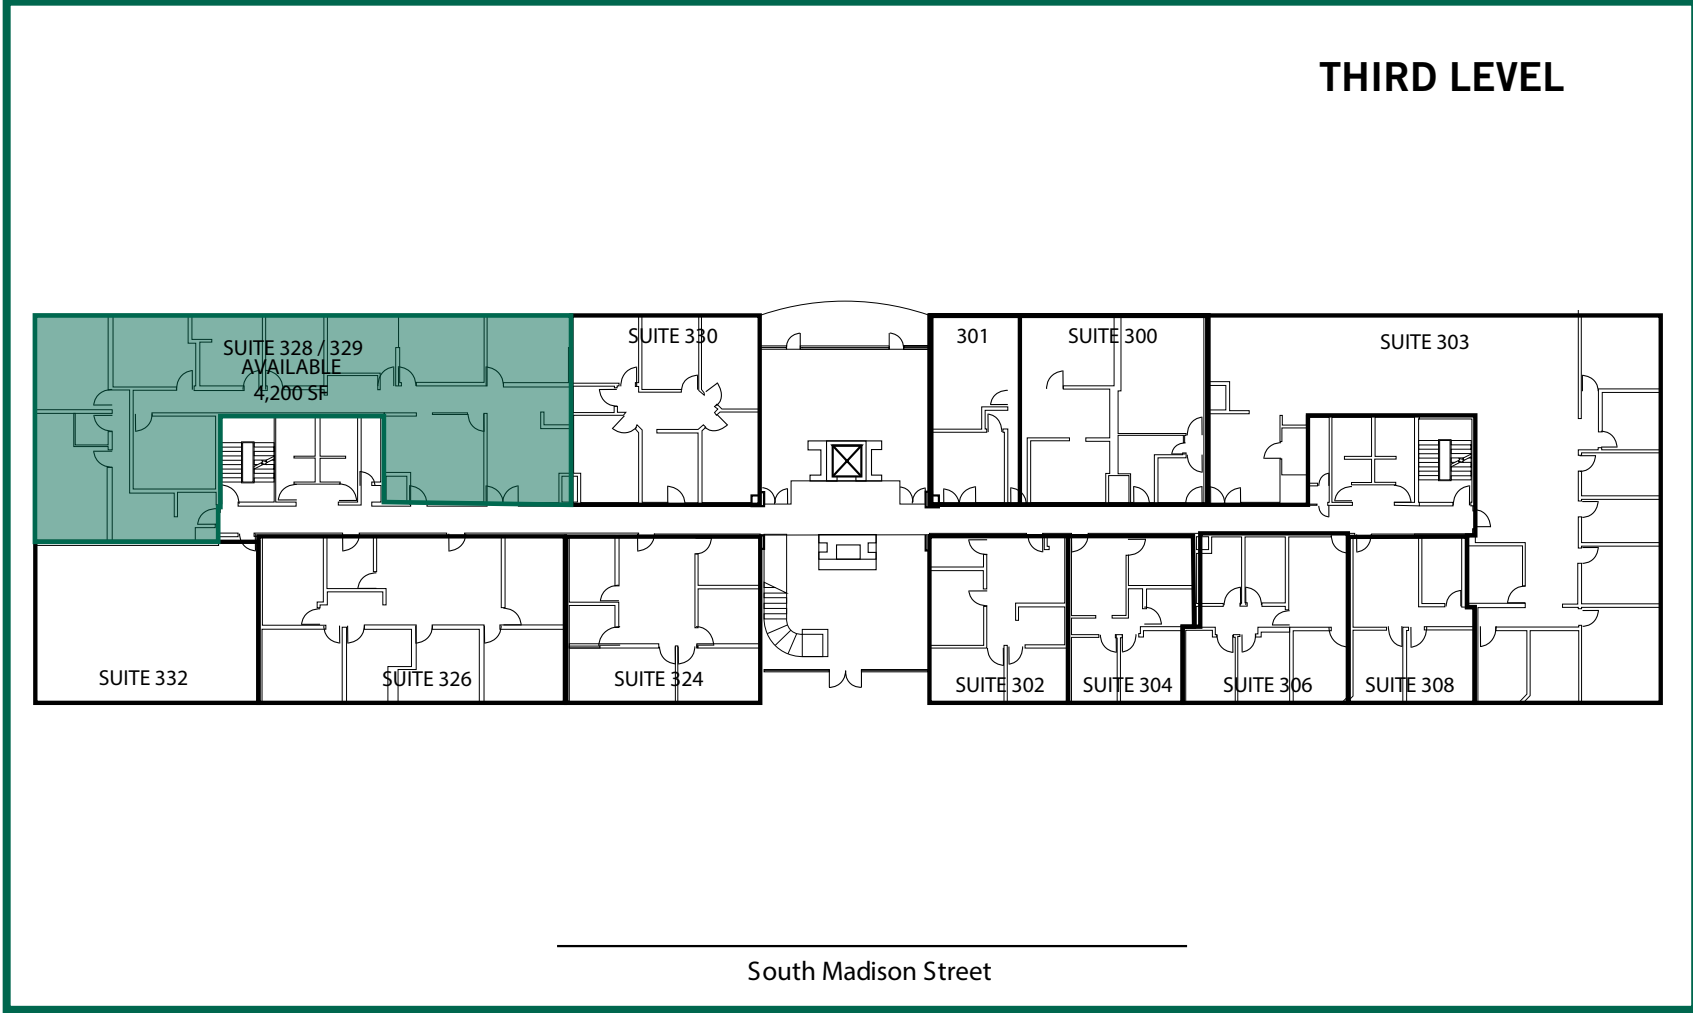

155 Madison | 155 S Madison St., Denver, CO

BUILDING DETAILS

Property Overview	
Total GLA	44,726 sq. ft.
Stories	2
Parking	126 Covered Spaces
Space Available	
Suite 228	1,195 sq. ft.
Suite 240	1,053 sq. ft.
Suite 328 / 329	4,200 sq. ft.

- ☐ Leased
- ☒ Vacant